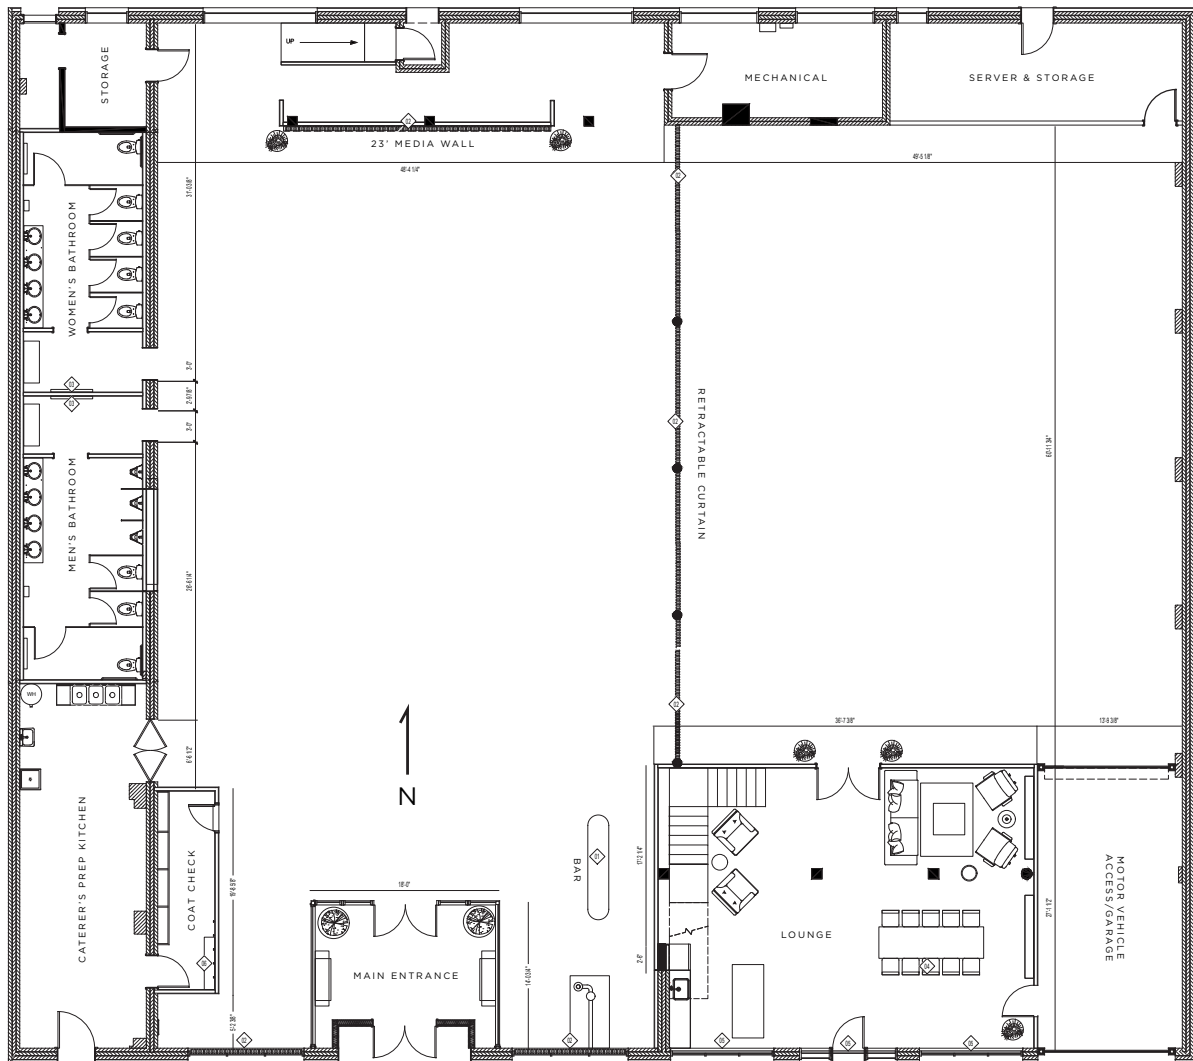

WILDMAN BT

TROPE PRODUCTION STUDIO

FLOOR PLAN

Contact

INFO@WILDMANBT.COM
+1 312.248.2828

3020 W. CARROLL AVENUE
CHICAGO, IL 60612

WILDMANBT.COM
@WILDMANBT